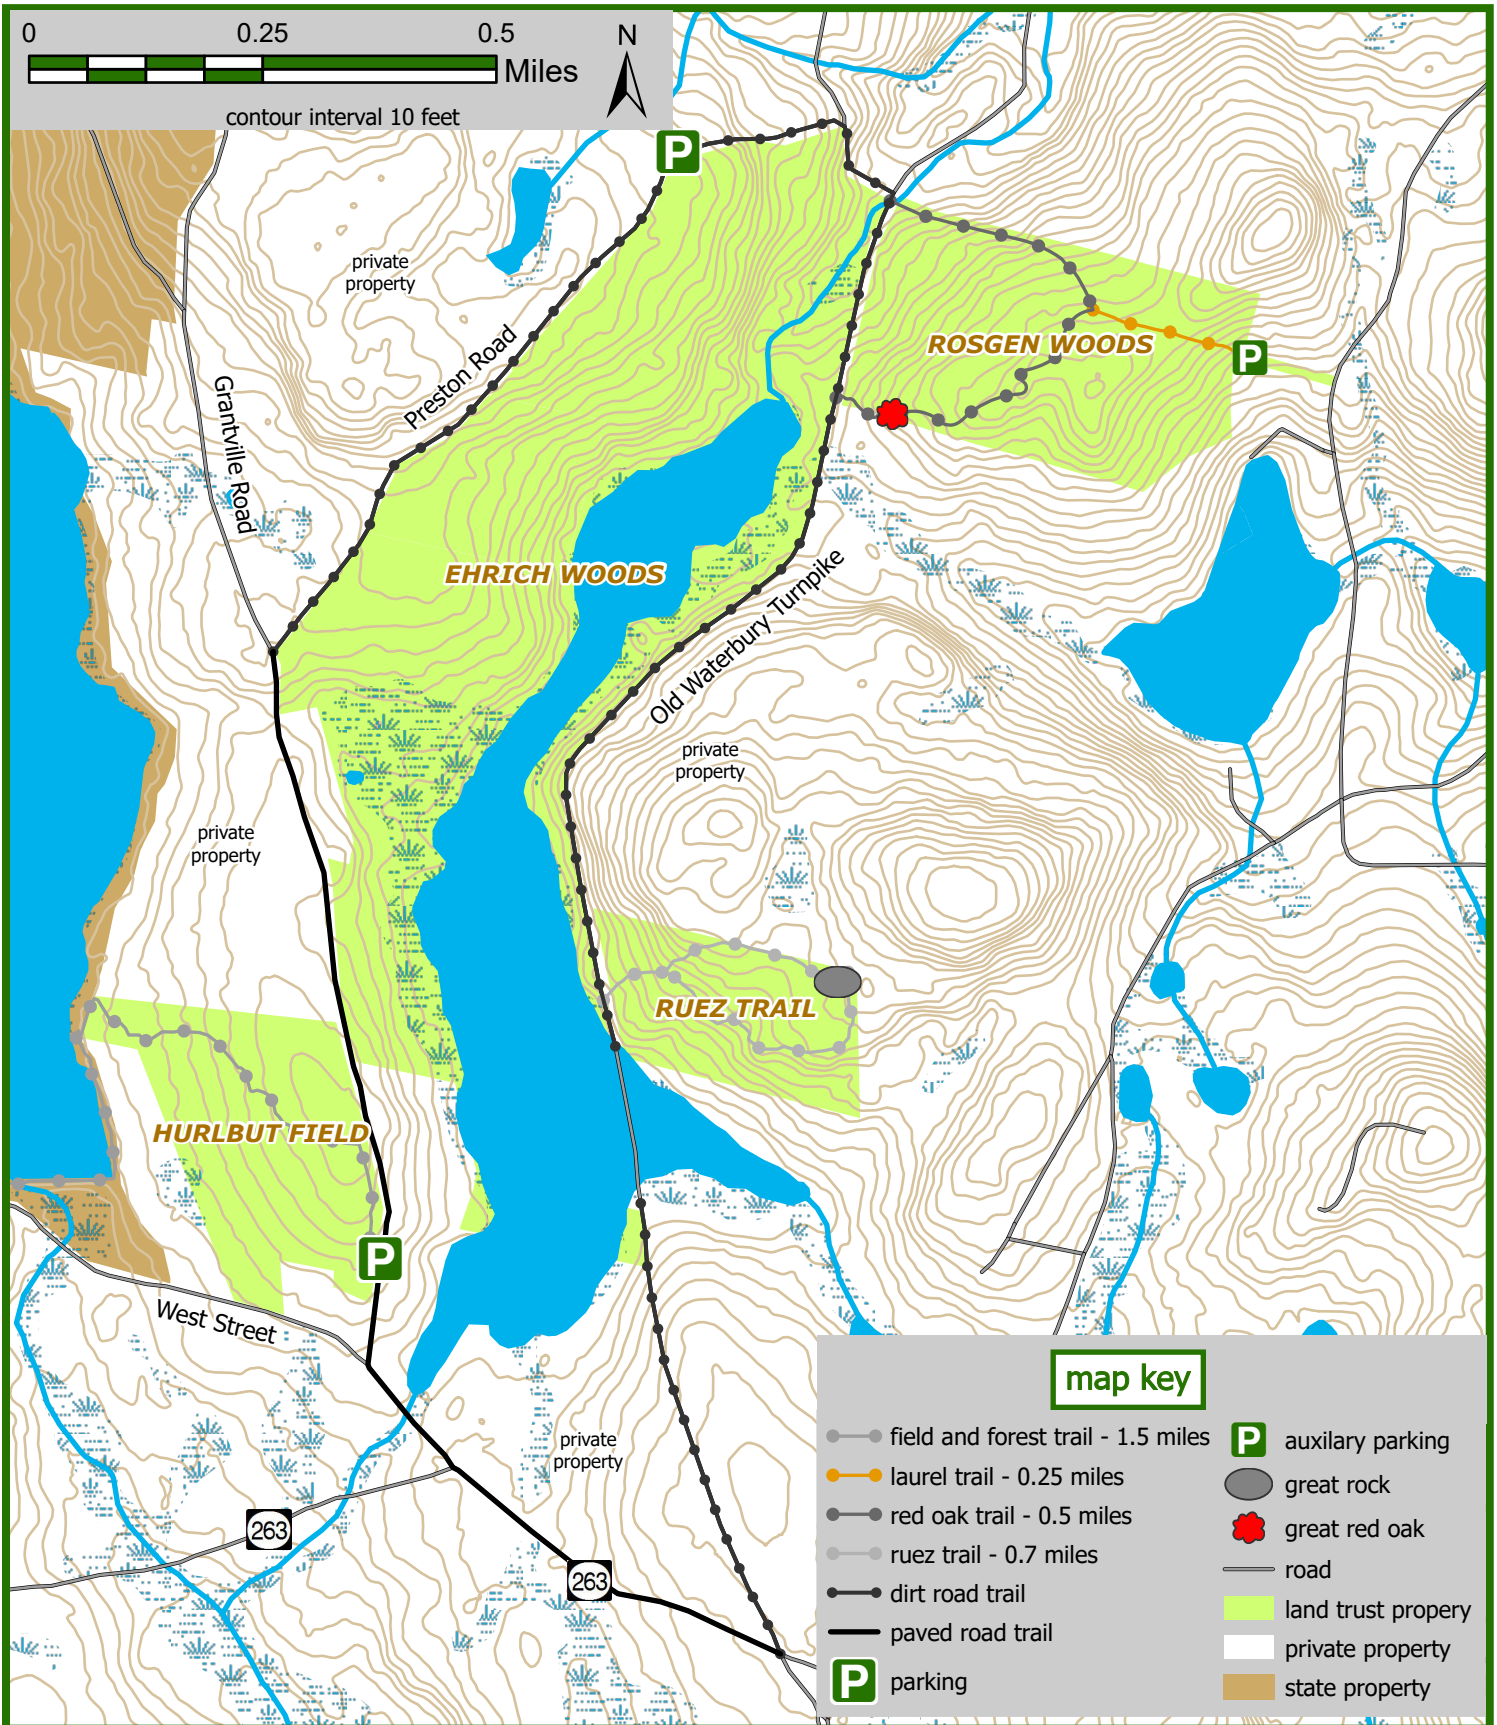

WINCHESTER CENTER AREA MAP

PO Box 10 ■ Winchester Center, CT 06094

■ winchesterlandtrust@yahoo.com ■ www.winchesterlandtrust.org

PROPERTIES OF THE WINCHESTER LAND TRUST

walking /hiking

picnicking

wildlife viewing

dogs on leash OK

no bikes

no hunting

This map was made by Northwest Connecticut Land Conservancy from a template created by Northwest Conservation District. Source data obtained from CT DEEP and Winchester Land Trust. All boundary lines and trail locations are approximate. January 2023