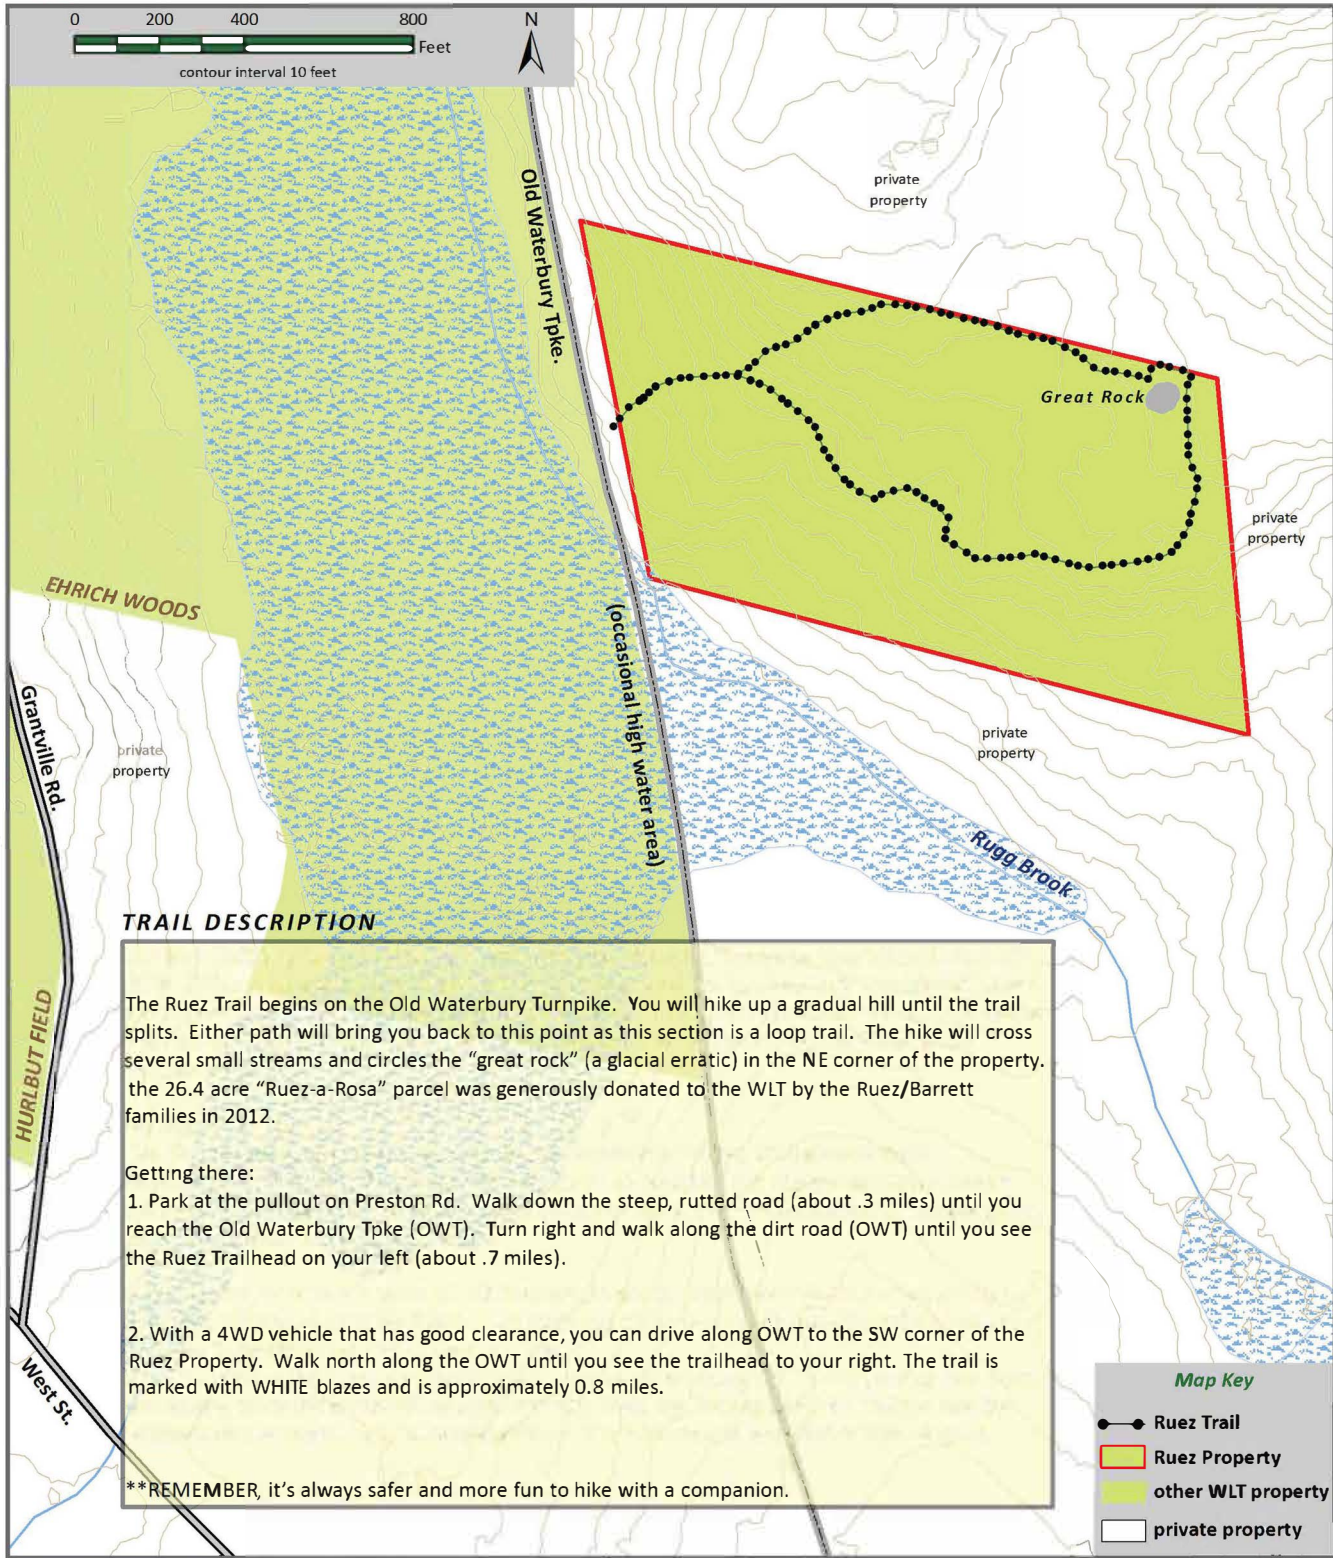

RUEZ TRAIL (26 acres)

PO Box 10 ■ Winchester Center, Connecticut 06094

■ winchesterlandtrust@yahoo.com ■ www.winchesterlandtrust.org

A PROPERTY OF THE WINCHESTER LAND TRUST

this map was created by northwest conservation district. source data obtained from ct deep, winchester land trust and ncd. all boundary lines, features and trail locations are approximate. august 2016, mtrm.wlcr.ruezTrail_v3.pdf