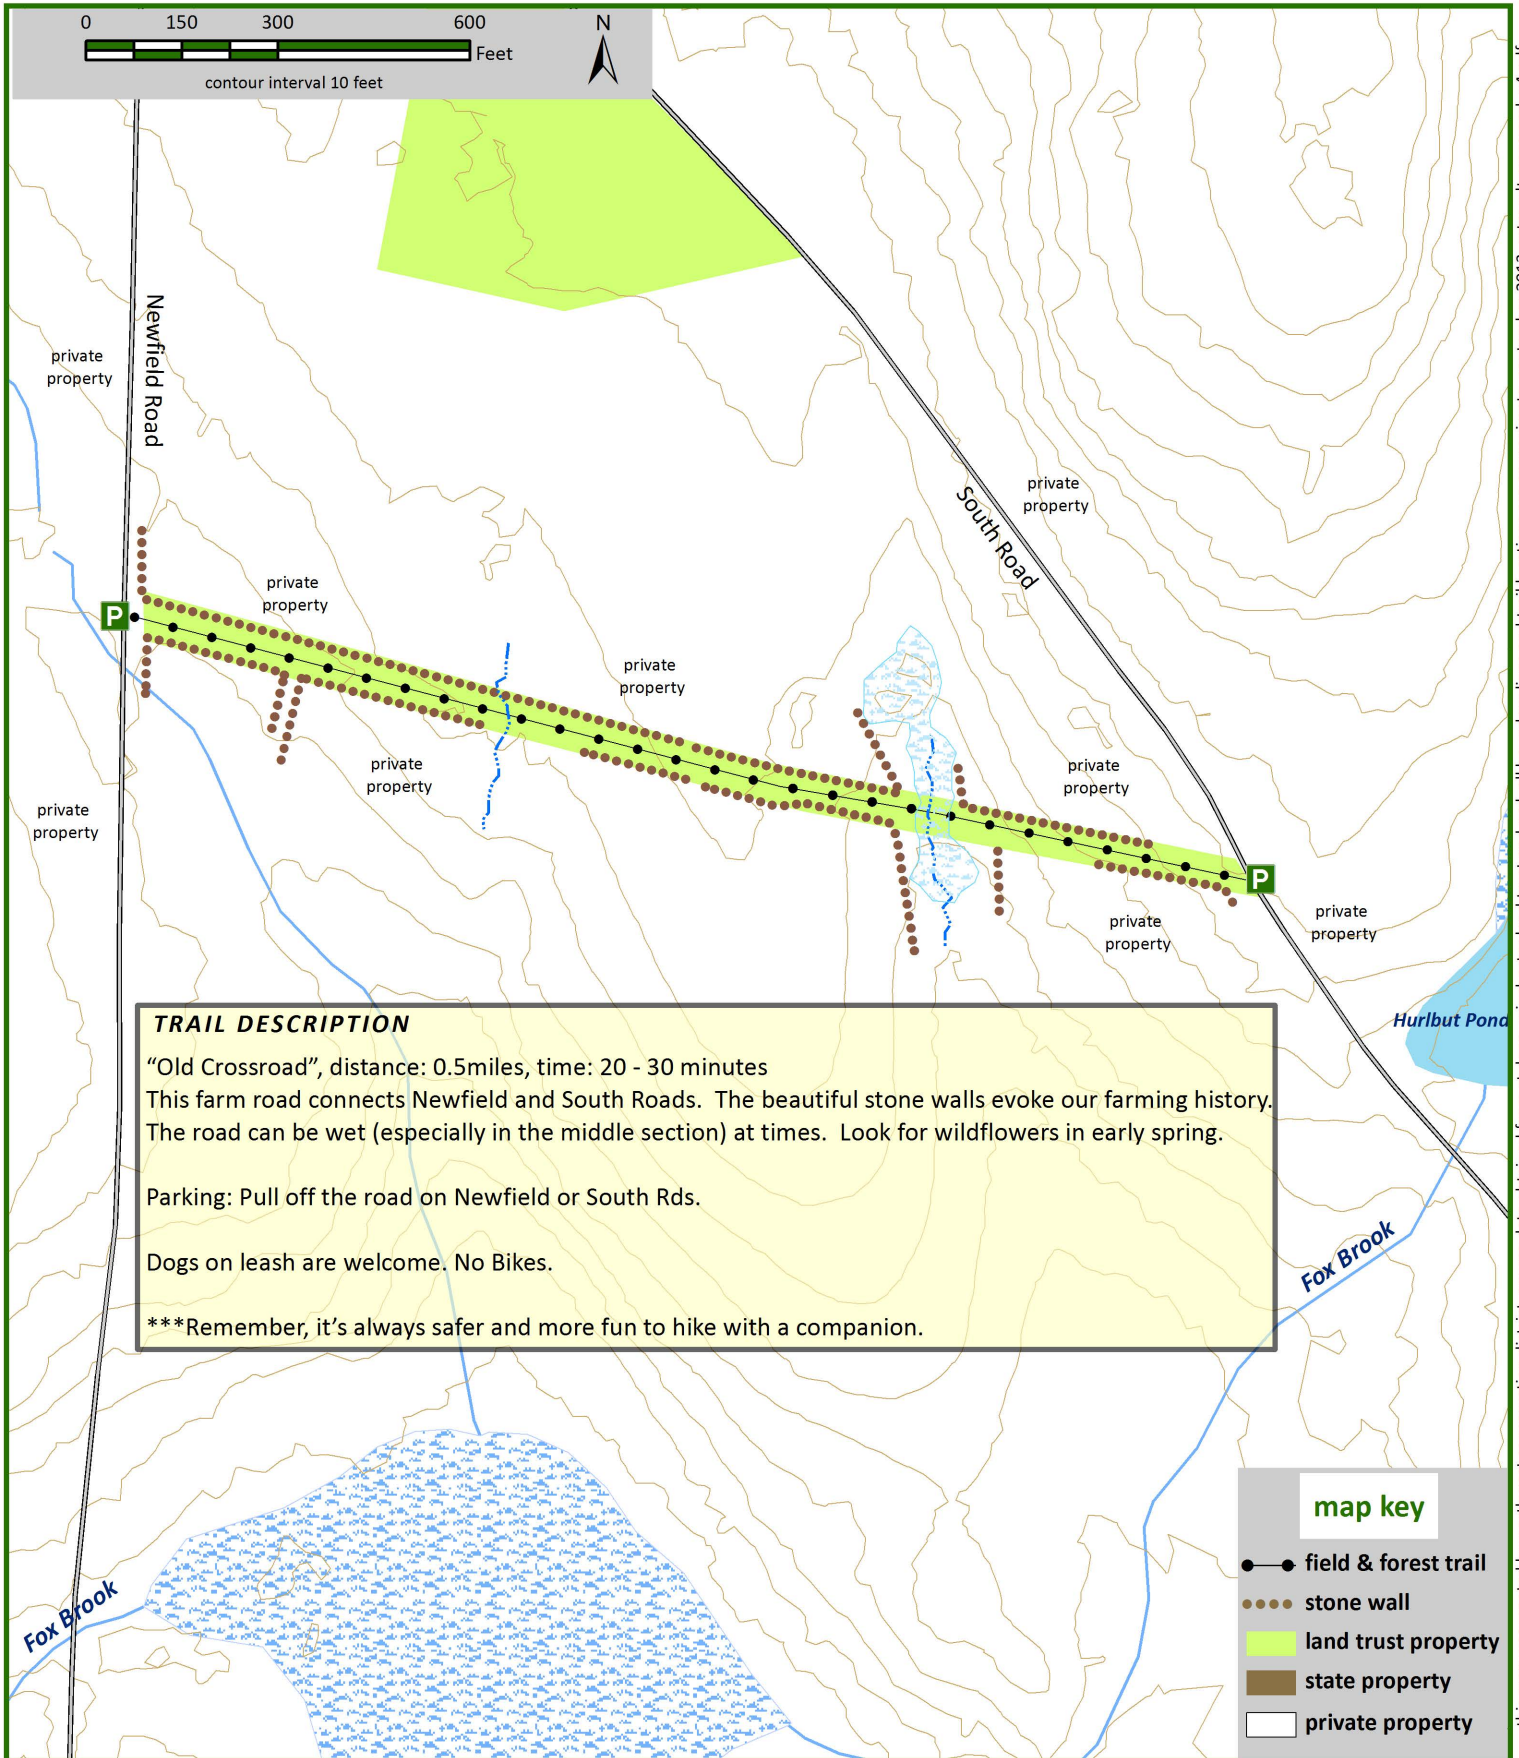

OLD CROSSROAD TRAIL (2 acres)

PO Box 10 ■ Winchester Center, Connecticut
860.738.2811 ■ winchesterlandtrust@yahoo.com ■ www.winchester-landtrust.org

A PROPERTY OF THE WINCHESTER LAND TRUST

this map was created by northwest conservation district. source data obtained from ct deep, winchester land trust and hcd. all boundary lines and trail locations are approximate. september 2013, mtm.wlt.crossroad_v4.pdf